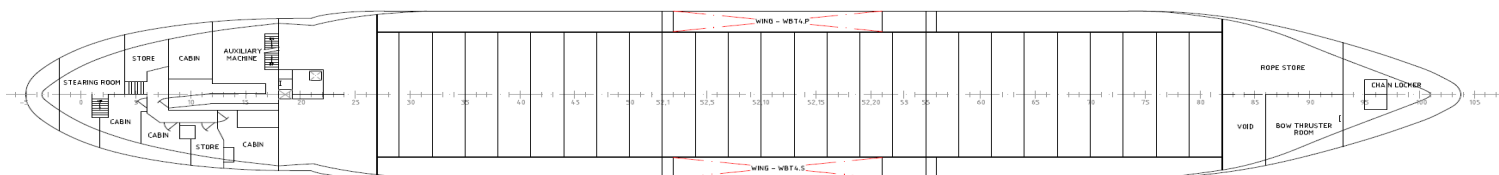

ACCOMODATION

Facilities **Capacity for 6 crewmembers**

MAIN DECK

TANK TOP

TWEEN DECK

BOOTSDECK

Principal dimensions	
Length o.a.	12.00 m
Beam o.a.	3.84 m
Depth at sides (at half length)	2.00 m
Draught aft (approx.)	1.65 m

DAMEN DAMEN SHIPYARDS GORINCHEM			
Industrieterrein Avelingen West 20 4202 MS Gorinchem		P.O. Box 1 4200 AA Gorinchem The Netherlands	phone +31 (0)183 63 99 11 fax +31 (0)183 63 21 89 info@damen.nl www.damen.nl
General arrangement			
drawn : L.de.J	shiptype : Pushy Cat 1204		
plw/plw : FAvL	yardnumber(s) : 502905		
date : 20-07-2015 A1	scale : 1:50	derived fr. drag. no. :	
ACAD S	drag. no. : 502905-000-001-A		