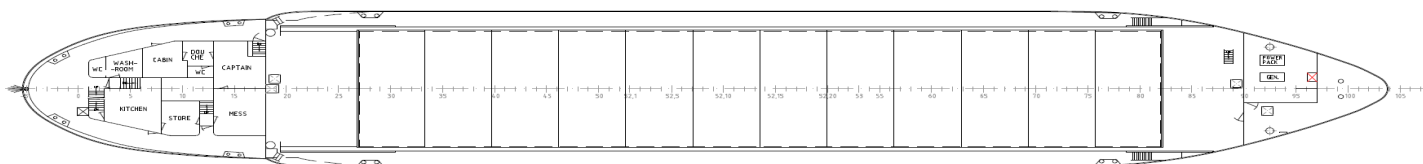

DIMENSIONS

Length over all **73,95 m**
 Length between P.P. **67,99 m**
 Breadth mld **10,8 m**
 Depth mld **5,60/ 3,48m**
 Draught max. **14 T**
 Gross tonnage **1,251**
 Frame spacing **550mm**

MACHINERY / PERFORMANCES

WATER BALLAST

Water ballast capacity **579,67 m3**

PERFORMANCES

Cruising speed **9 knots**
 Operational area **Coastal waters - 200 nm**

TANK CAPACITIES/ TRANSFER

Fuel oil / gasoil **80 [m³]**
 Fresh water **14 [m³]**

ACCOMODATION

Facilities **Capacity for 6 crewmembers**

MAIN DECK

TANK TOP

TWEEN DECK

BOOTSDECK

Principal dimensions	
Length o.a.	12.00 m
Beam o.a.	3.84 m
Depth at sides (at half length)	2.00 m
Draught aft (approx.)	1.65 m