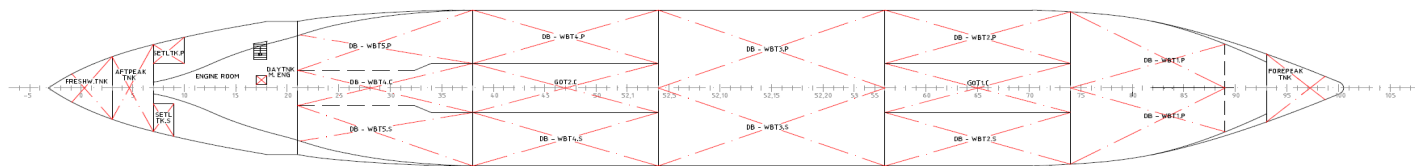

ACCOMODATION

Facilities **Capacity for 6 crewmembers**

MAIN DECK

TANK TOP

TWEEN DECK

BOOTSDECK

Principal dimensions	
Length o.a.	12.00 m
Beam o.a.	3.84 m
Depth at sides (at half length)	2.00 m
Draught aft (approx.)	1.65 m

DAMEN DAMEN SHIPYARDS GORINCHEM			
Industrieterrein Avelingen West 20 4202 MS Gorinchem		P.O. Box 1 4200 AA Gorinchem The Netherlands	phone +31 (0)183 63 99 11 fax +31 (0)183 63 21 89 info@damen.nl www.damen.nl
General arrangement			
drawn : L.de.J	shiptype : Pushy Cat 1204		
plw/plw : FAvL	yardnumber(s) : 502905		
date : 20-07-2015 A1	scale : 1:50	derived fr. drag. no. :	
ACAD S	drag. no. : 502905-000-001-A		