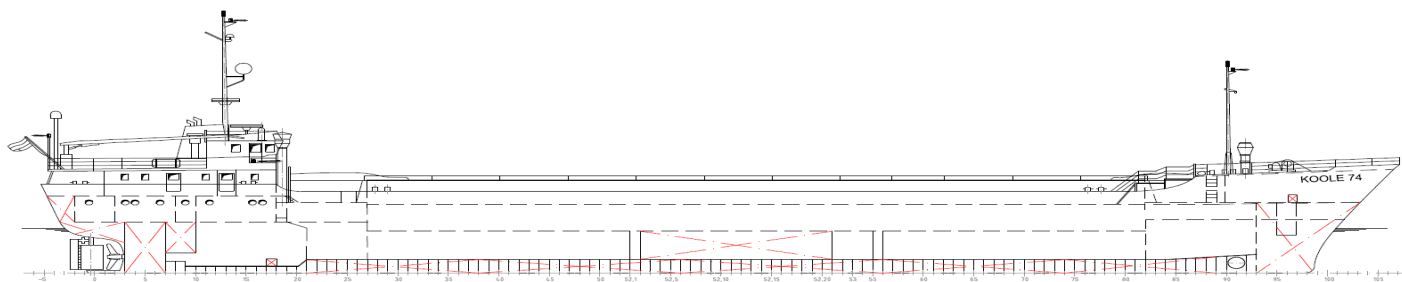

KOOLE 74

General Cargo Ship

KOOLE 74

General Cargo Ship

CLASSIFICATION / FLAG

Flag **St. Kitts and Nevis**
 Port of Registry **Basseterre**
 Year of build **1969**
 Classification **I.N.S.B. - International Naval Surveys Bureau**
 Call sign **V4MH4**
 IMO Number **7002605**
 MMSI Number **341201000**

ACCOMODATION

Facilities **Capacity for 6 crewmembers**

MAIN DECK

TANK TOP

TWEEN DECK

BOOTSDECK

Principal dimensions	
Length o.a.	12.00 m
Beam o.a.	3.84 m
Depth at sides (at half length)	2.00 m
Draught aft (approx.)	1.65 m